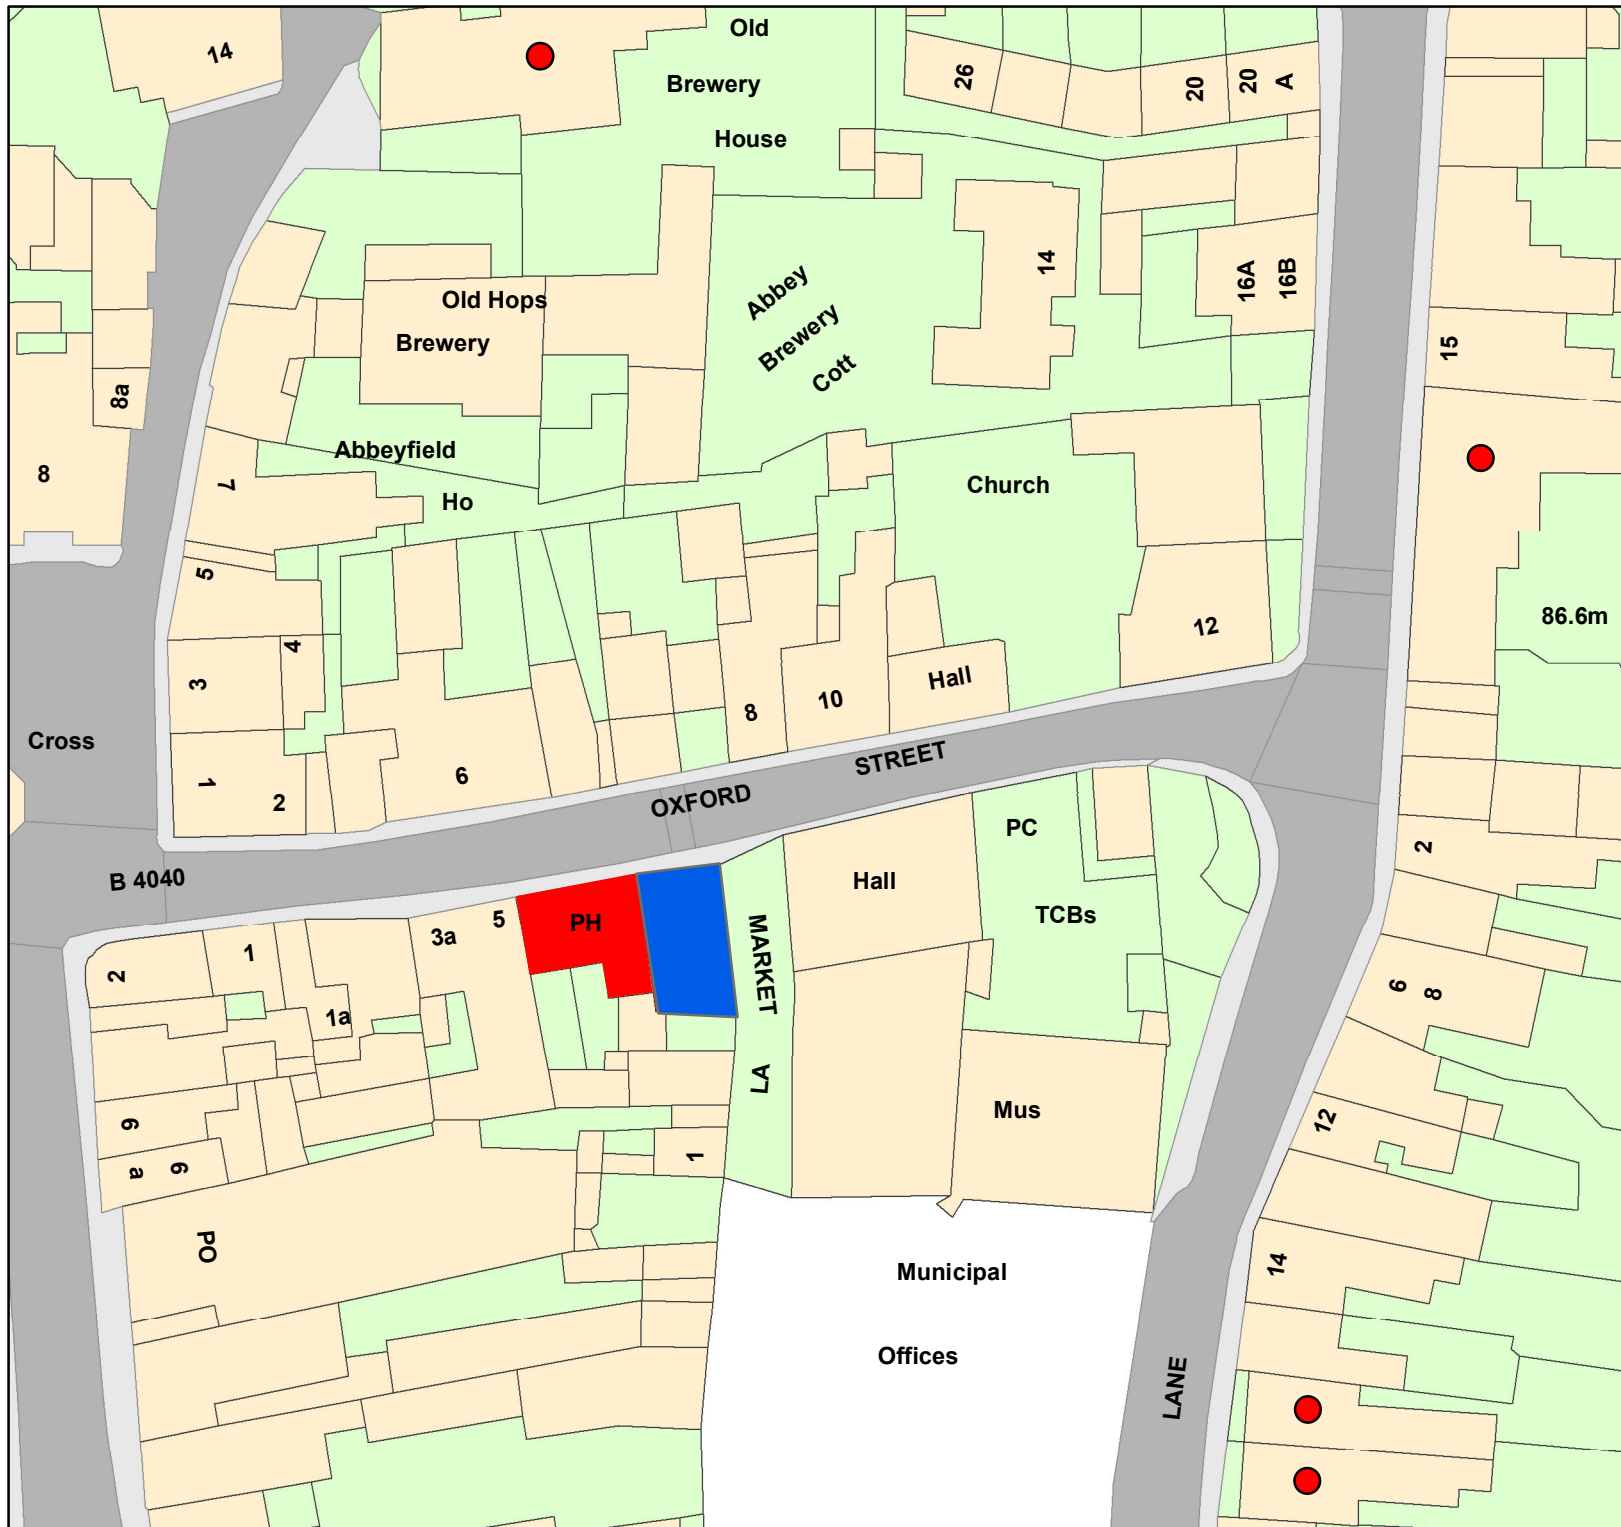

# The Borough Arms 7 Oxford Street Malmesbury

Scale

1:626

- The Borough Arms
- Guildhall Bar
- Interested Parties

**Wiltshire Council**  
Where everybody matters

Reproduced from the Ordnance Survey mapping with permission of Her Majesty's Stationary Office. Crown Copyright. Unauthorised reproduction infringes Crown Copyright and may lead to prosecution or civil proceedings. License number 100049050